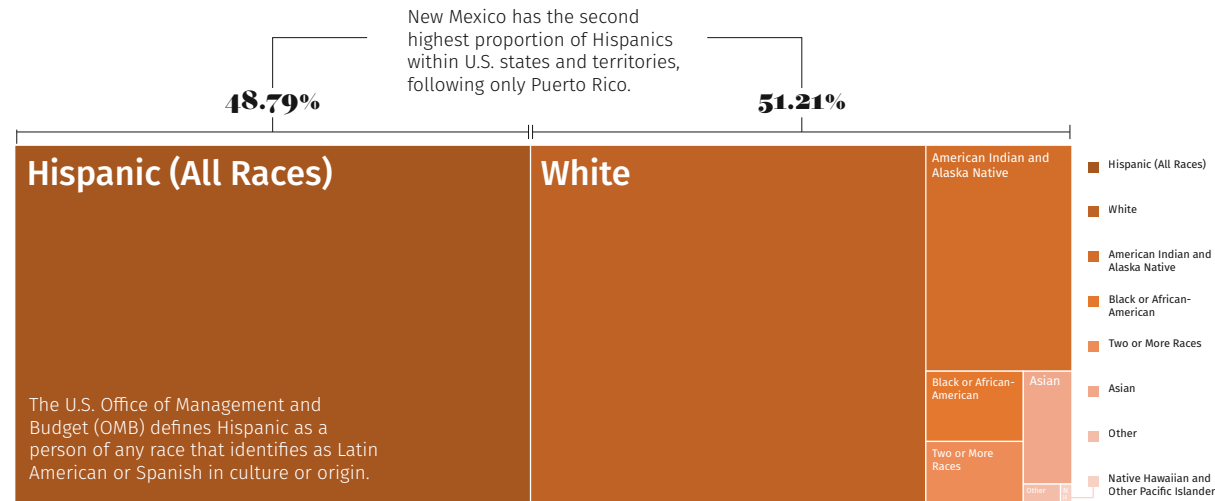

New Mexico Demographics

Kara Arias

2019 Hispanic ethnicity proportions in New Mexico. New Mexico is one of the four states that border Mexico: California, Arizona, New Mexico, and Texas. Largely due to immigration, these states host 50% of the entire U.S. Hispanic population.