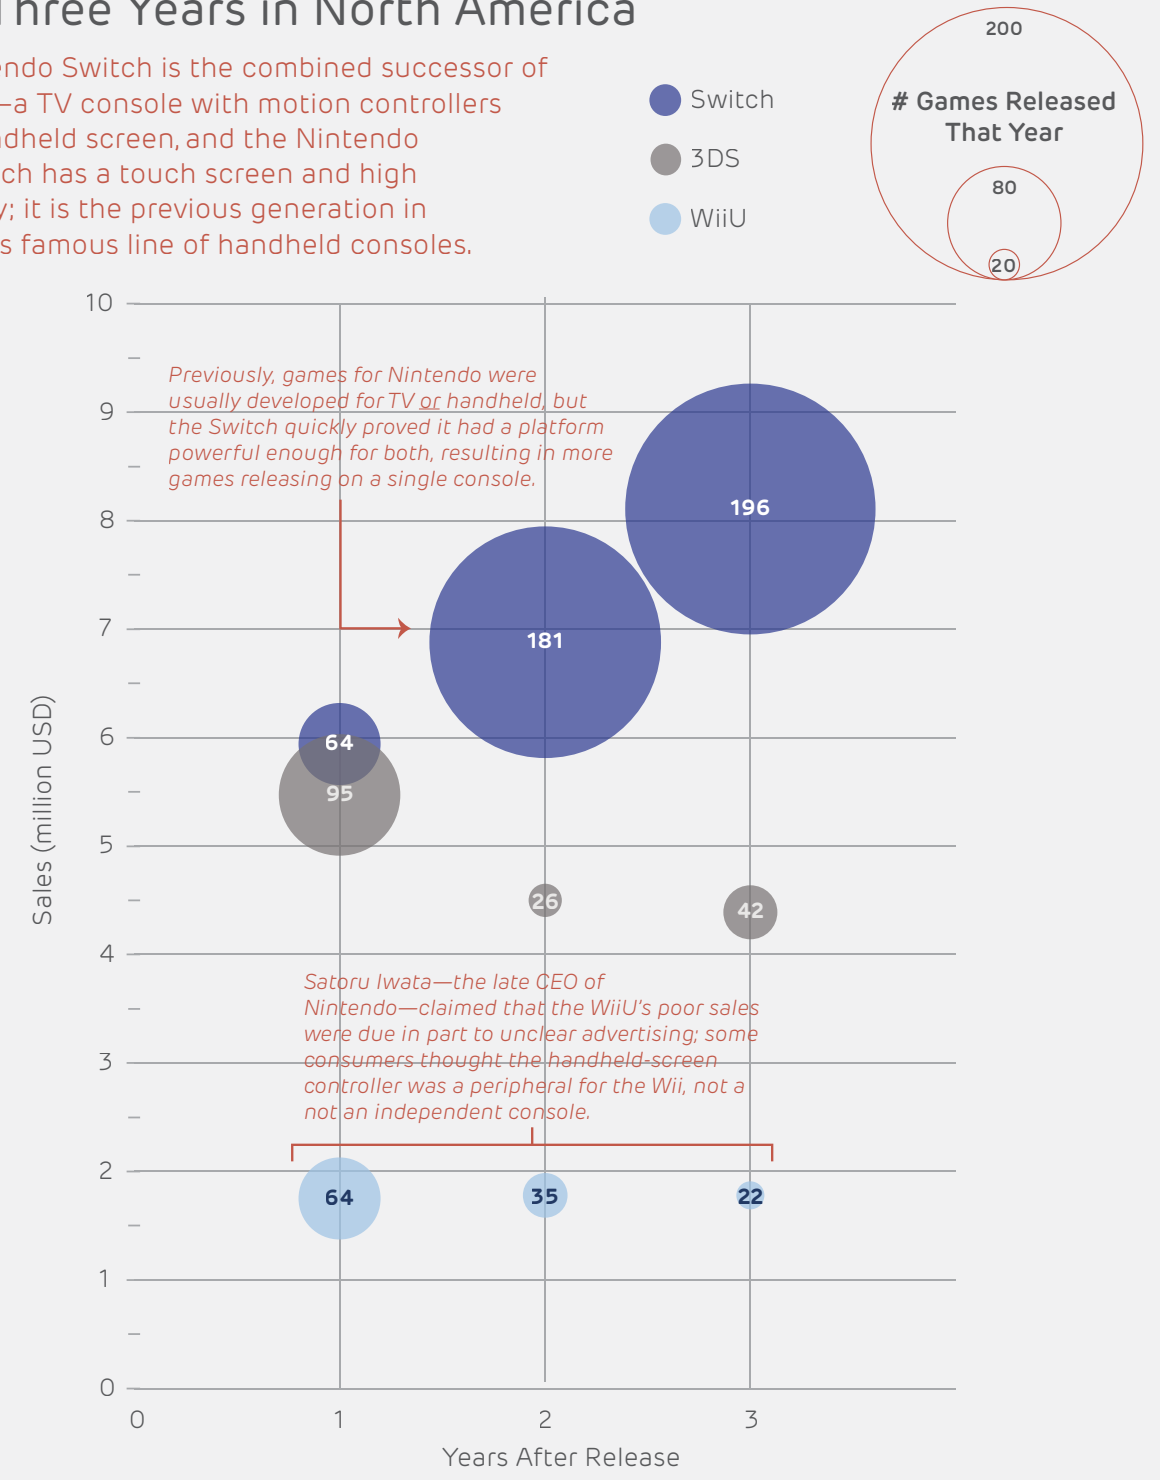

Nintendo Switch & Predecessors

Sales + Game Releases

The Nintendo Switch is the combined successor of the WiiU—a TV console with motion controllers and a handheld screen, and the Nintendo 3DS—which has a touch screen and high portability; it is the previous generation in Nintendo's famous line of handheld consoles.